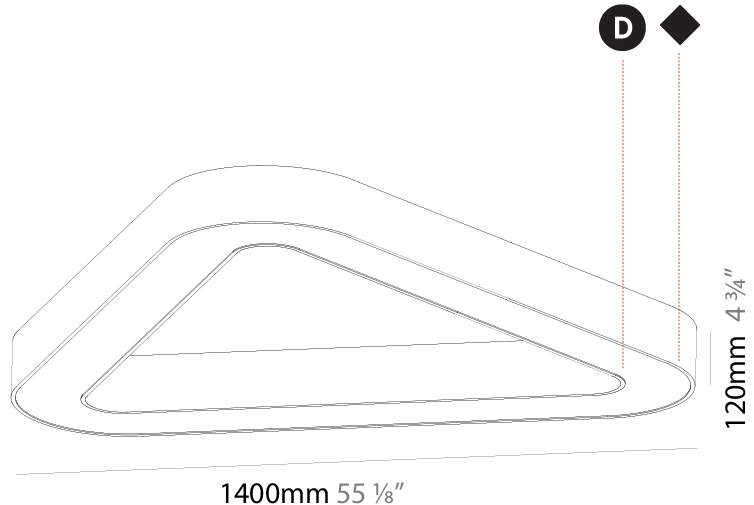

GENERAL

Series: Glorious
Subseries: Glorious Victory
Brand: Prolight
Division: Architectural
Mounting Type: Surface
Mounting Location: Ceiling
Subcategory: Ambient

PHYSICAL

Shape: Abstract
Length (mm): 1400
Length (in): 55 1/8
Width (mm): 1400
Width (in): 55 1/8
Height (mm): 120
Height (in): 4 3/4
Light Distribution: Direct
Weight (kg): 15.2
Weight (lbs): 33.51
Diffuser: PMMA - Opal or Micro-Prism
Fixture Finish: SSR / BKV / CWI / CRY / HAB / UFT / ITA / RUA / FTG / MYG / LOD / PUS / FRO / FUP / KIA / POP / BLS / SPG / MEY / GOH / GUM / CHC / COM / ABZ / JAG / OBR / MOS / ROR
Fixture Material: Aluminum

ELECTRICAL

Lamp Type: LED (Zhaga Standard)
Input Wattage (W): 60
Total Output Wattage (W): 48 / 38.4 (3500K)
Dimming: Non-Dimming / Phase Dimming (120Vac only) / 0-10V Dimming
Driver Included: Yes
Driver Location: Integrated
Driver Type: Constant Current - 120 / 277Vac
Driver Class: Class 2
Input Voltage (V): 120 - 277
Constant Current (MA): 350 / 1200 (3500K)

LED

Color Temperature (°K): 3000 / 3500 / 4000
Max. Delivered Lumen (lm): 5540 / 5733 / 5850
CRI: >80 CRI
Efficiency (%): 65
Lamp Life (hrs): 50000

OPTICAL

RATINGS AND CERTIFICATIONS

Certified By: Certified for North American Standards
IP rating: IP20