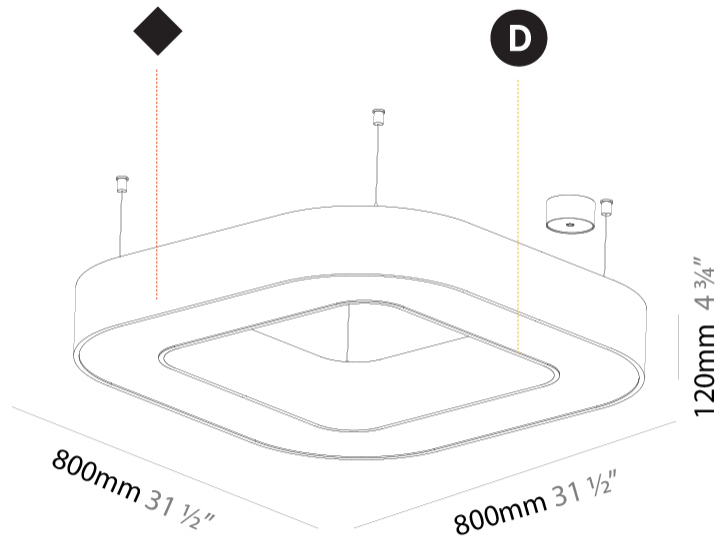

GENERAL

Series: Glorious
Subseries: Glorious Quantum
Brand: Prolicht
Division: Architectural
Mounting Type: Suspension
Mounting Location: Ceiling
Subcategory: Ambient

PHYSICAL

Shape: Square
Length (mm): 800
Length (in): 31 1/2
Width (mm): 800
Width (in): 31 1/2
Height (mm): 120
Height (in): 4 3/4
Max. Overall Height (mm): 2120
Max. Overall Height (in): 83 7/16
Light Distribution: Direct
Weight (kg): 9.422
Weight (lbs): 20.73
Diffuser: PMMA - Opal or Micro-Prism
Fixture Finish: SSR / BKV / CWI / CRY / HAB / UFT / ITA / RUA / FTG / MYG / LOD / PUS / FRO / FUP / KIA / POP / BLS / SPG / MEY / GOH / GUM / CHC / COM / ABZ / JAG / OBR / MOS / ROR
Fixture Material: Aluminum

ELECTRICAL

Lamp Type: LED (Zhaga Standard)
Input Wattage (W): 40
Total Output Wattage (W): 31 / 25.6 (3500K)
Dimming: Non-Dimming / Phase Dimming (120Vac only) / 0-10V Dimming
Driver Included: Yes
Driver Location: Integrated
Driver Type: Constant Current - 120 / 277Vac
Driver Class: Class 2
Input Voltage (V): 120 - 277
Constant Current (MA): 350 / 800 (3500K)

LED

Color Temperature (°K): 3000 / 3500 / 4000
Max. Delivered Lumen (lm): 3690 / 3822 / 3900
CRI: >80 CRI
Efficiency (%): 65
Lamp Life (hrs): 50000

OPTICAL

RATINGS AND CERTIFICATIONS

Certified By: Certified for North American Standards
IP rating: IP20