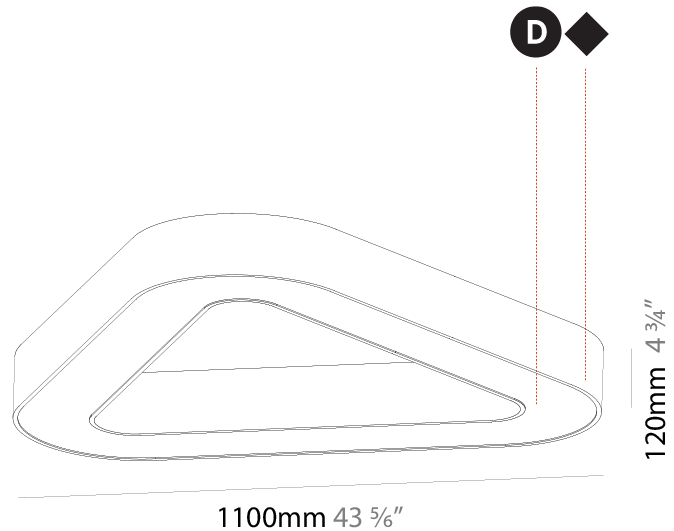

GENERAL

Series: Glorious
Subseries: Glorious Victory
Brand: Prolight
Division: Architectural
Mounting Type: Surface
Mounting Location: Ceiling
Subcategory: Ambient

PHYSICAL

Shape: Abstract
Length (mm): 1100
Length (in): 43 ⁵/₁₆
Width (mm): 1100
Width (in): 43 ⁵/₁₆
Height (mm): 120
Height (in): 4 ³/₄
Light Distribution: Direct
Weight (kg): 10.20
Weight (lbs): 22.48
Diffuser: PMMA - Opal or Micro-Prism
Fixture Finish: SSR / BKV / CWI / CRY / HAB / UFT / ITA / RUA / FTG / MYG / LOD / PUS / FRO / FUP / KIA / POP / BLS / SPG / MEY / GOH / GUM / CHC / COM / ABZ / JAG / OBR / MOS / ROR
Fixture Material: Aluminum

ELECTRICAL

Lamp Type: LED (Zhaga Standard)
Input Wattage (W): 45
Total Output Wattage (W): 36 / 28.8 (3500K)
Dimming: Non-Dimming / Phase Dimming (120Vac only) / 0-10V Dimming
Driver Included: Yes
Driver Location: Integrated
Driver Type: Constant Current - 120 / 277Vac
Driver Class: Class 2
Input Voltage (V): 120 - 277
Constant Current (MA): 350 / 900 (3500K)

LED

Color Temperature (°K): 3000 / 3500 / 4000
Max. Delivered Lumen (lm): 4150 / 4302 / 4390
CRI: >80 CRI
Efficiency (%): 65
Lamp Life (hrs): 50000

OPTICAL

RATINGS AND CERTIFICATIONS

Certified By: Certified for North American Standards
IP rating: IP20